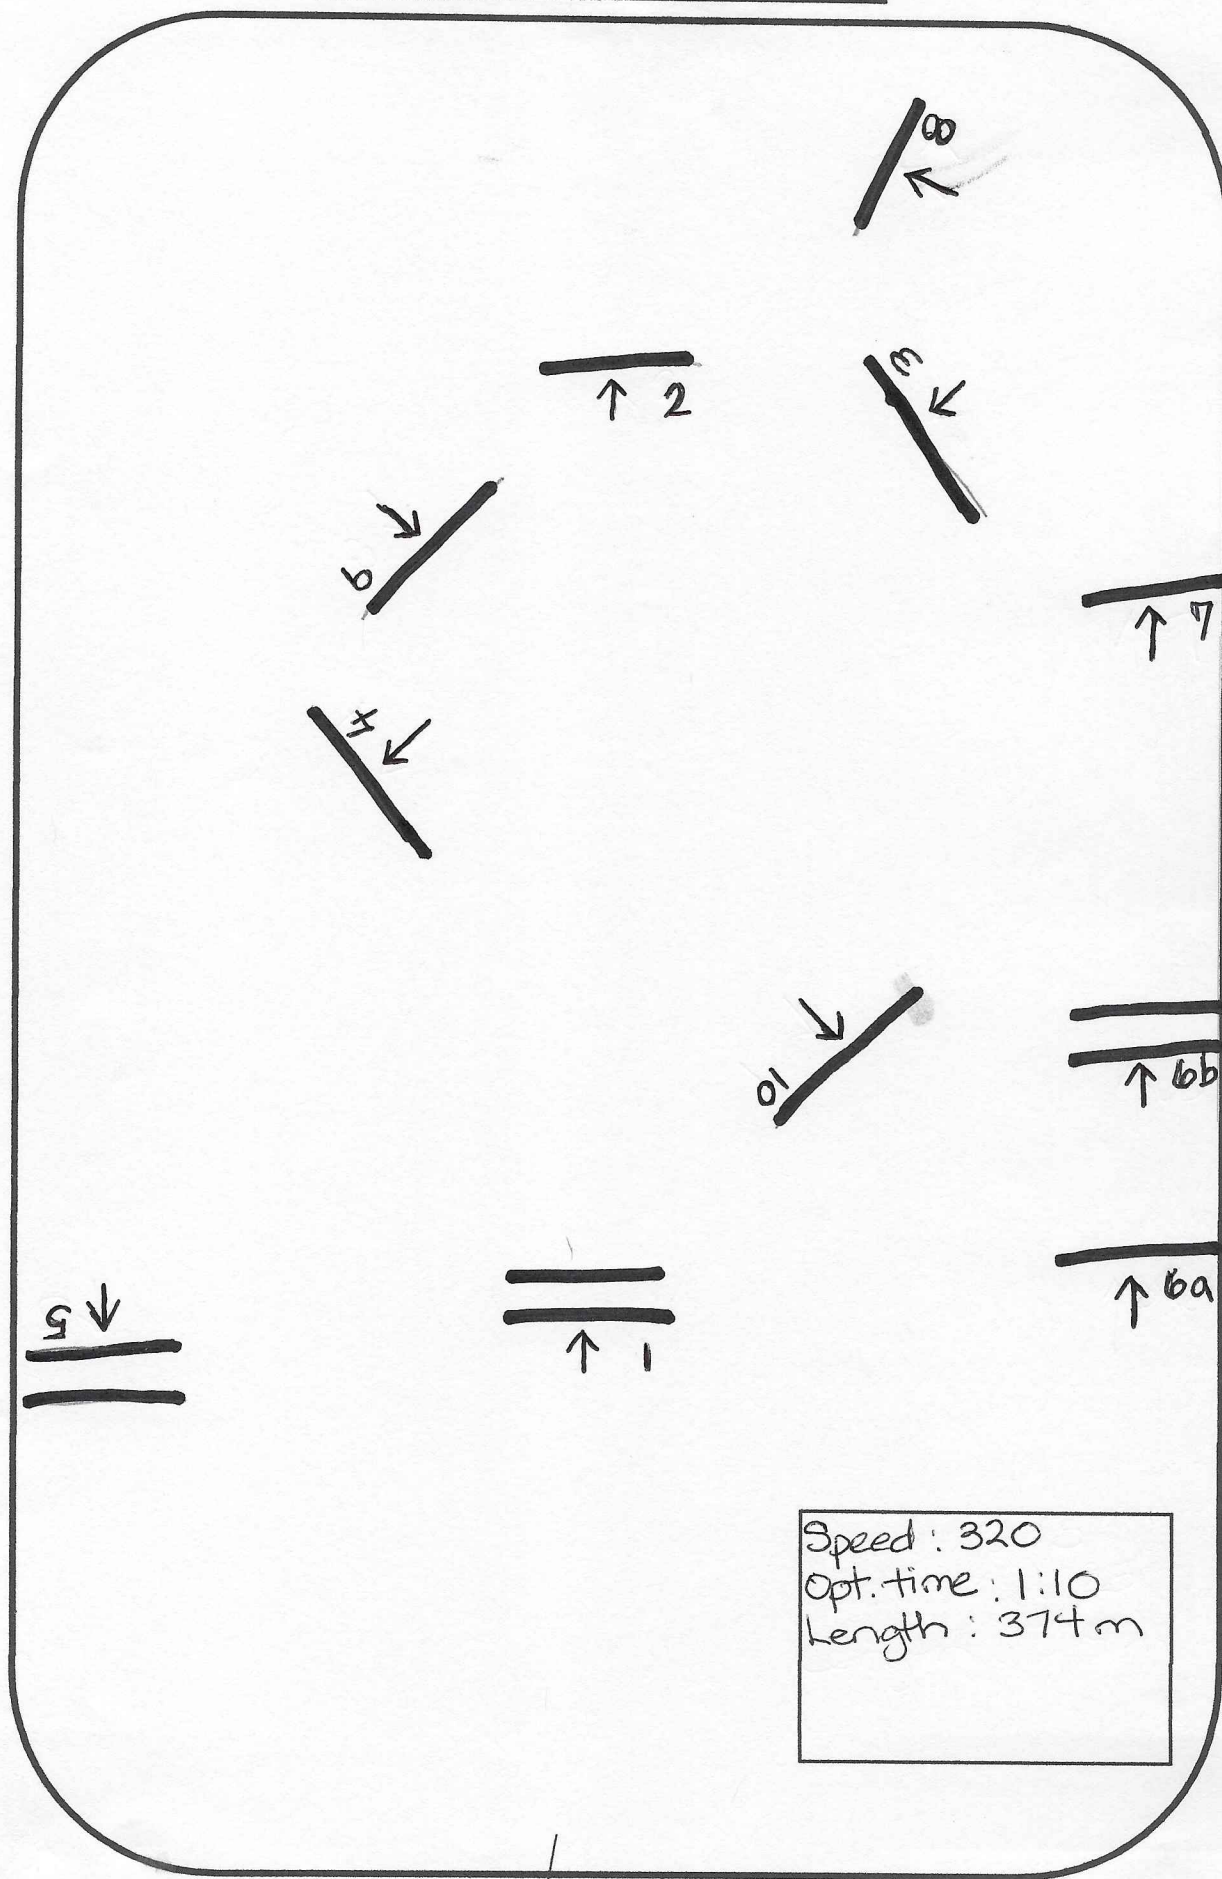

Training

JUDGES STAND

Speed : 320
Opt. time : 1:10
Length : 374 m